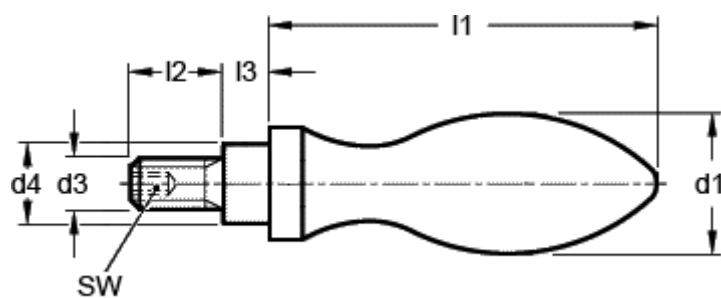

Article number: 20104030

Description: E+G Fixed handle  
DIN 39-ST-32-E

## Measures

---

d1	= 32
d3	= M12
d4 h13	= 20
l1 approx.	= 100
l2	= 21
l3	= 13.0
SW	= 6